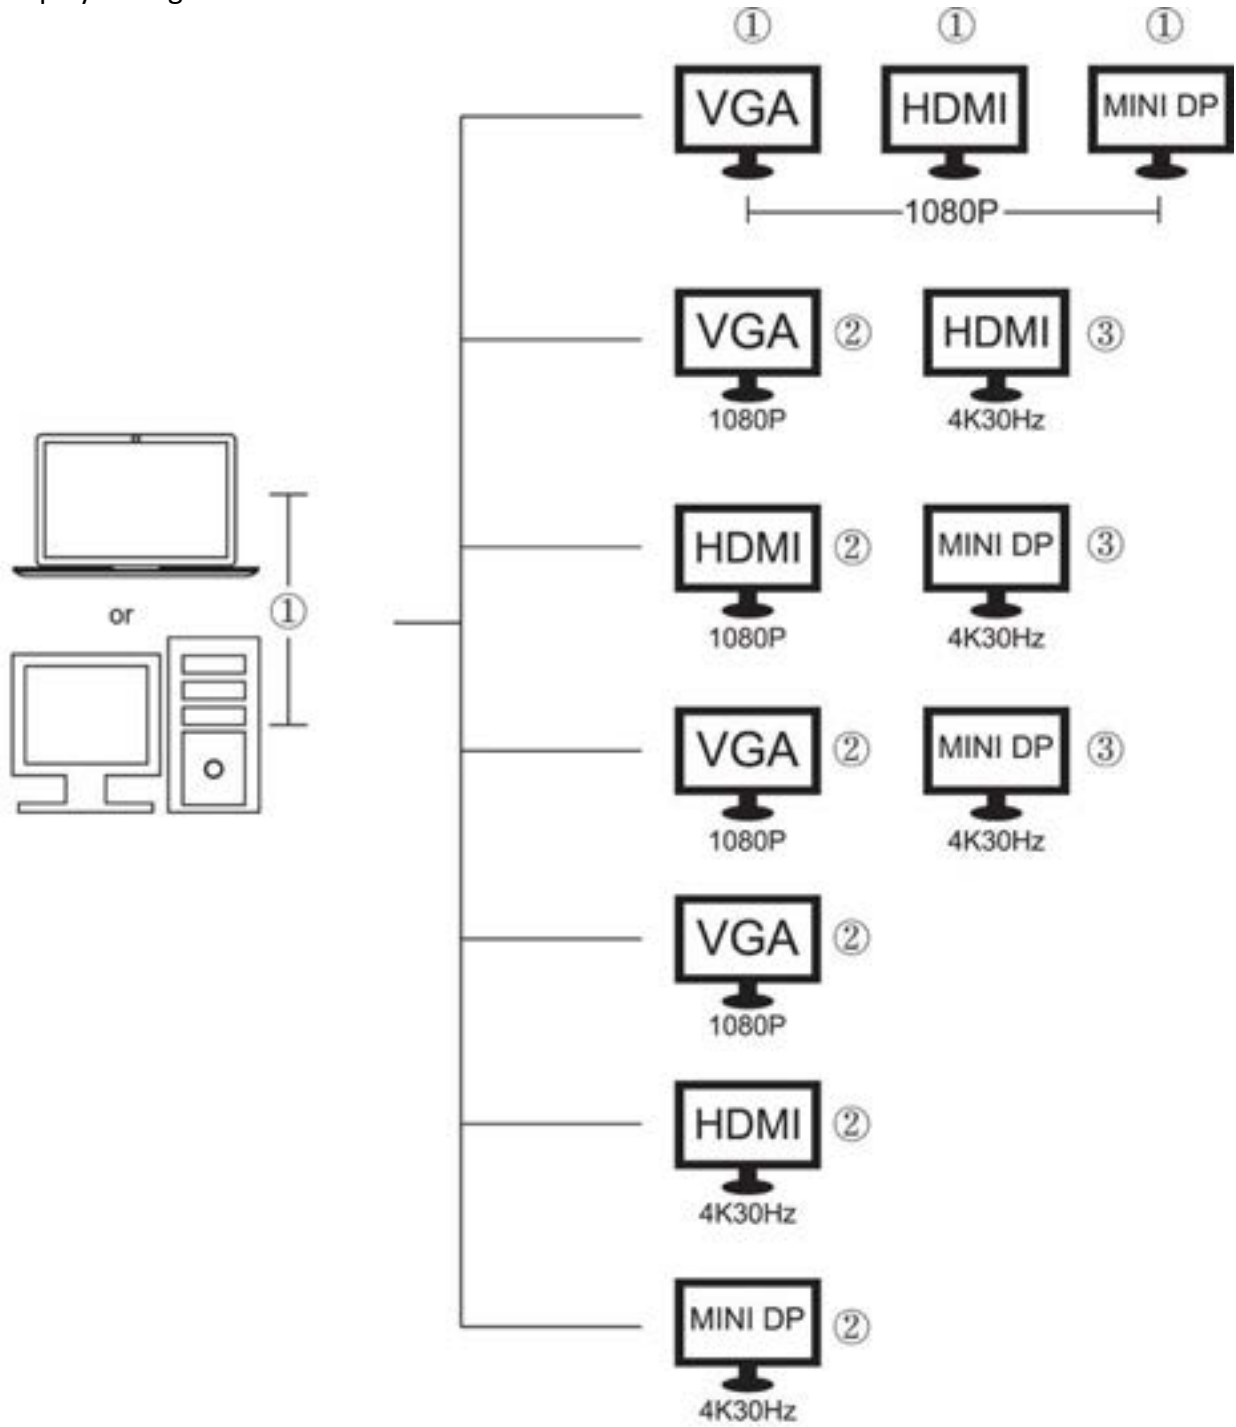

**Connect multiple devices to your laptop through one connection, including dual 4K Monitor support, USB sticks, USB Mouse/Keyboards, Wired Ethernet Internet Connection, External Hard Drives and more. Supports Mini DP, HDMI and VGA video out.**

### **Specifications**

- Product weight: 0.50 lbs.
- Package weight: 0.65 lbs.
- Carton dimensions: 20.5" x 11.0" x 9.0" inches
- Carton Qty: 50
- UPC #: 757448025903
- Product Dimensions: 6.5" x 3.0" x 0.75" inches
- Package Dimensions: 8.0" x 4.0" x 1.0' inches

### **Connectors:**

- 2 x USB3.1 Gen1 Type-A port, data transfer speed up to 5Gbps
- 1 x USB 3.1 Gen1 Type-C port, data transfer speed up to 5Gbps and support USB Power Delivery, allow you to charge your computer while using the hub simultaneously. Compatible with USB Power Delivery, maximum power output up to 20V3A min 60W Power supply required not included.
- 1 x Mini DP 1.2 port, supports 4K 30Hz resolution
- 1 x HDMI 1.4 port, supports 4K 30Hz resolution
- 1 x VGA port, supports 1920\*1080P resolution
- Support Multi-Stream Transport (MST) function, provide DisplayPort / HDMI/ VGA Port connect 3 monitors for extend display mode or mirror display mode
- Gigabit Ethernet provides a fast and stable internet connection Supports IPv4 / IPv6 network, Wake-On-LAN, Full Duplex and power management

## Display Configurations

**Remark:**

1+111: Clone the host screen to triple monitors (VGA, HDMI, MiniDP)

1+23: Extend the host screen to dual monitors

1+2: Clone or Extend the host screen to one monitor

**Power Supply:** Not included. Uses existing laptops USB Type C power supply. (60W min recommend Power Supply is required to charge the laptop)