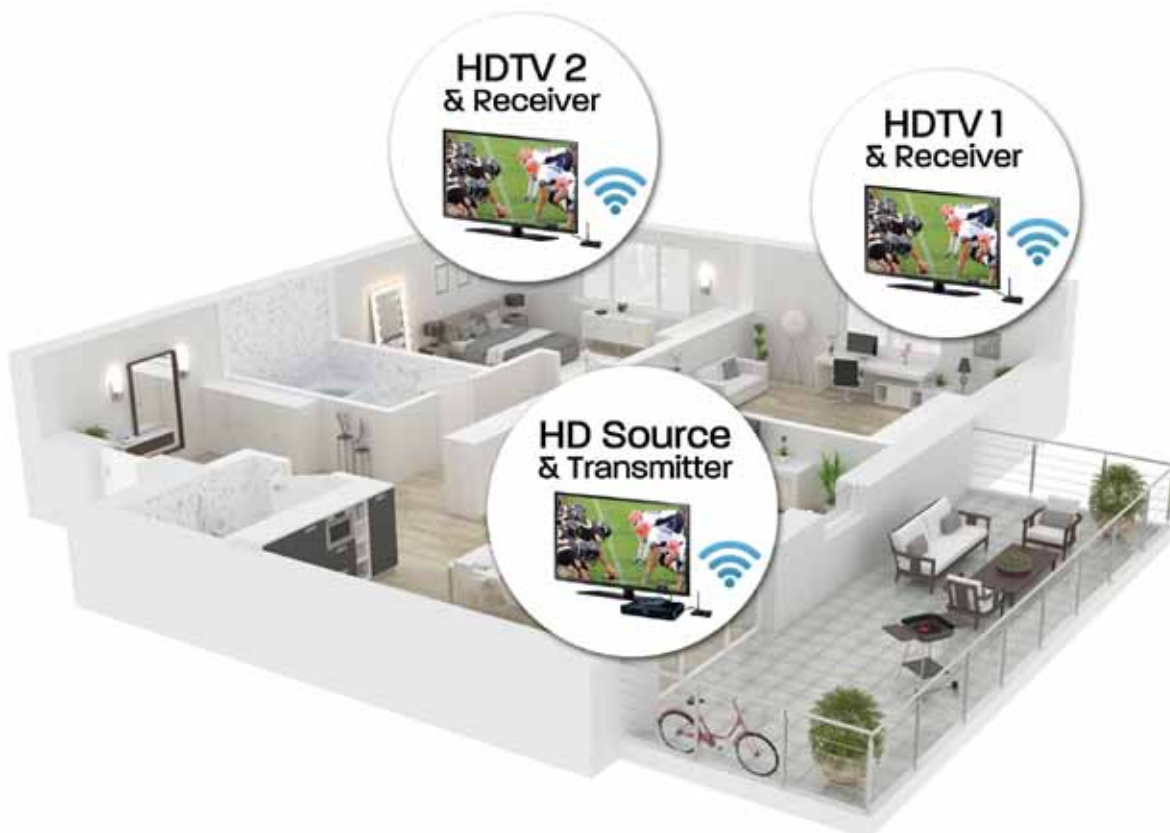

The **Diamond V-Stream Wireless HDMI Sender/Receiver (VS300M)** includes a transmitter unit and a receiver unit that provides wireless video transmission up to 150ft. (Clear Line of site, distance will vary when transmitting through walls). The VS300M supports anti-interference at 5GHz operation frequency. The VS300M can transmit from one sender to multiple receivers at the same time. (Max 2 Receivers, additional receiver sold separately). The VS300M supports a wide range IR frequencies: IR (20-60KHz) to remotely control your video sources from the receiver location. Selectable channel allows you to select receivers.

Two Rooms, Two Screens... One Source, Wirelessly

2 x 2: Transmit HDMI wirelessly from two sources to two displays at the same time.

1 x 2: Transmit HDMI wirelessly from one source to two displays at the same time.