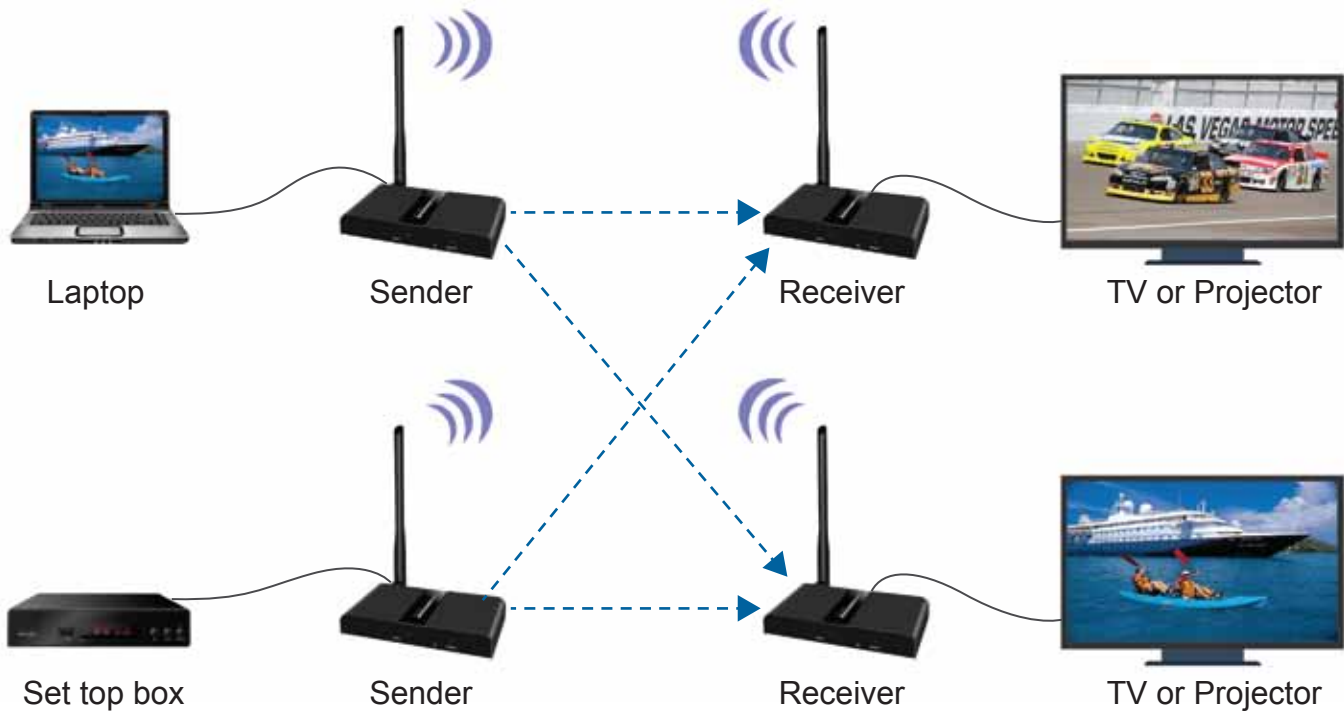

The **Diamond V-Stream Wireless HDMI Sender/Receiver (VS300M)** includes a transmitter unit and a receiver unit that provides wireless video transmission up to 150ft. (Clear Line of site, distance will vary when transmitting through walls). The VS300M supports anti-interference at 5GHz operation frequency. The VS300M can transmit from one sender to multiple receivers at the same time. (Max 2 Receivers, additional receiver sold separately). The VS300M supports a wide range IR frequencies: IR (20-60KHz) to remotely control your video sources from the receiver location. Selectable channel allows you to select receivers.

Two Rooms, Two Screens... One Source, Wirelessly

2 x 2: Transmit HDMI wirelessly from two sources to two displays at the same time.

1 x 2: Transmit HDMI wirelessly from one source to two displays at the same time.

Note: One transmitter and one receiver per kit. Additional receiver sold separately.

Features

- Support HDMI1.3, compatible with HDCP1.2.
- Maximum resolution up to 1080p full HD.
- Features strong anti-interference (5GHz operation frequency)
- Support point-to-point wireless configuration: 1 to 1, 1 to 2 or 2 to 2
- IR transmitter/receiver 20-60KHz frequency.
- 150 feet long range transmission distance.
- Plug and play, easy installation

Package Contents

- HDMI Sender x 1
- HDMI Receiver x 1
- DC5V/2A Power Adapter x 2
- IR Sender x 1
- IR Receiver x 1
- User Manual x 1
- HDMI cables x 2
- Remote Control x 1