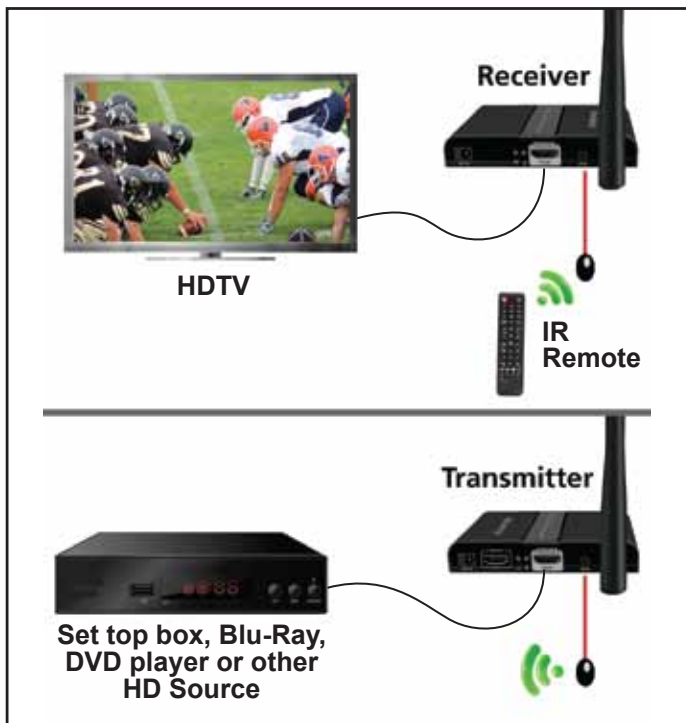

The **Diamond V-Stream Wireless HDMI Sender/Receiver (VS300M)** includes a transmitter unit and a receiver unit that provides wireless video transmission up to 150ft. (Clear Line of site, distance will vary when transmitting through walls). The VS300M supports anti-interference at 5GHz operation frequency. The VS300M can transmit from one sender to multiple receivers at the same time. (Max 2 Receivers, additional receiver sold separately). The VS300M supports a wide range IR frequencies: IR (20-60KHz) to remotely control your video sources from the receiver location. Selectable channel allows you to select receivers.

Two Rooms, Two Screens... One Source, Wirelessly

2 x 2: Transmit HDMI wirelessly from two sources to two displays at the same time.

1 x 2: Transmit HDMI wirelessly from one source to two displays at the same time.

Note: One transmitter and one receiver per kit. Additional receiver sold separately.

Features

- Support HDMI1.3, compatible with HDCP1.2.
- Maximum resolution up to 1080p full HD.
- Features strong anti-interference (5GHz operation frequency)
- Support point-to-point wireless configuration: 1 to 1, 1 to 2 or 2 to 2
- IR transmitter/receiver 20-60KHz frequency.
- 150 feet long range transmission distance.
- Plug and play, easy installation

Package Contents

- HDMI Sender x 1
- HDMI Receiver x 1
- DC5V/2A Power Adapter x 2
- IR Sender x 1
- IR Receiver x 1
- User Manual x 1
- HDMI cables x 2
- Remote Control x 1