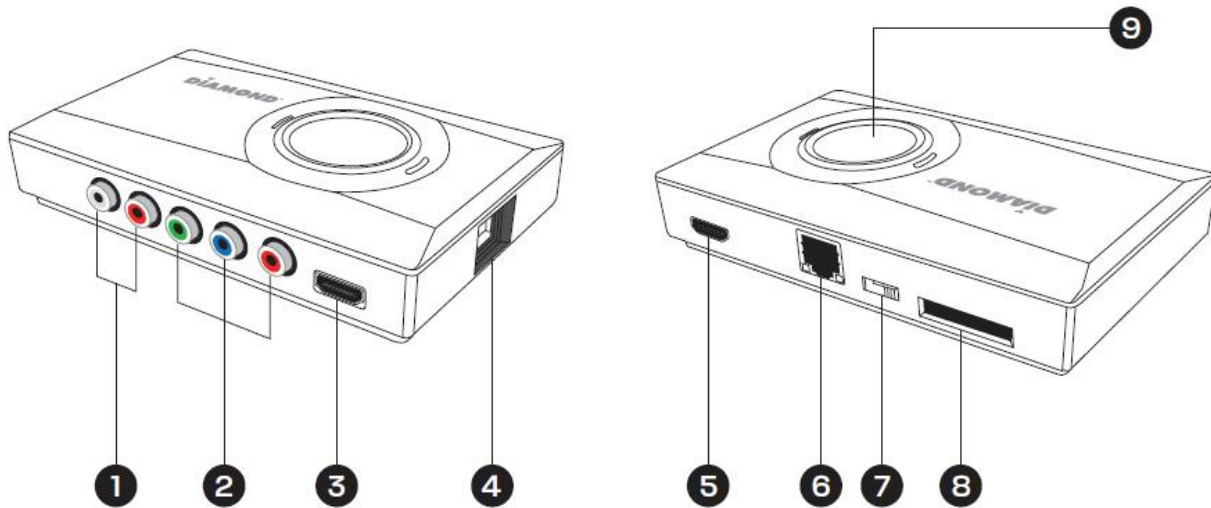

Model #: GC2000

1. Audio Left/Right Ports
2. Y/Pb/Pr Component & Video Ports
3. HDMI IN Port
4. USB 2.0 Port
5. HDMI OUT Port
6. Ethernet Port
7. Triple Play Mode Switch:  
Standalone/Streaming/PC
8. SD Card Slot
9. Push-Button Record

**Diamond GameCaster HD Triple Play Game Capture Box**

## Introduction:

Revolutionize your Gaming Experience with the Diamond GameCaster HD 1080P Game Capture. Capture and record your gameplay in HD 1080P from all the major game consoles and share them with your friends and family. Stream your edited scenes on YouTube, Facebook, Twitch® or stream® with real-time Voice Commentary. Seamlessly go from streaming to saving your gameplay on external SD cards and archive hours of your most inspired gaming experiences. With its sleek and compact design, the Diamond HD 1080P Game Capture is a breeze to use. Just set it and forget it. The LOOP-THROUGH function lets you record and play simultaneously with no delay.

## Specifications

---

- **Product weight** 0.35 Lbs.
- **Package weight** 1.0 Lbs.
- **Product Dimensions** 3.4 (L) x 5.5 (W) x 1.0 (H)
- **Package Dimensions** 6.5(L) x 8.75 (W) x 2.125(H) Inches