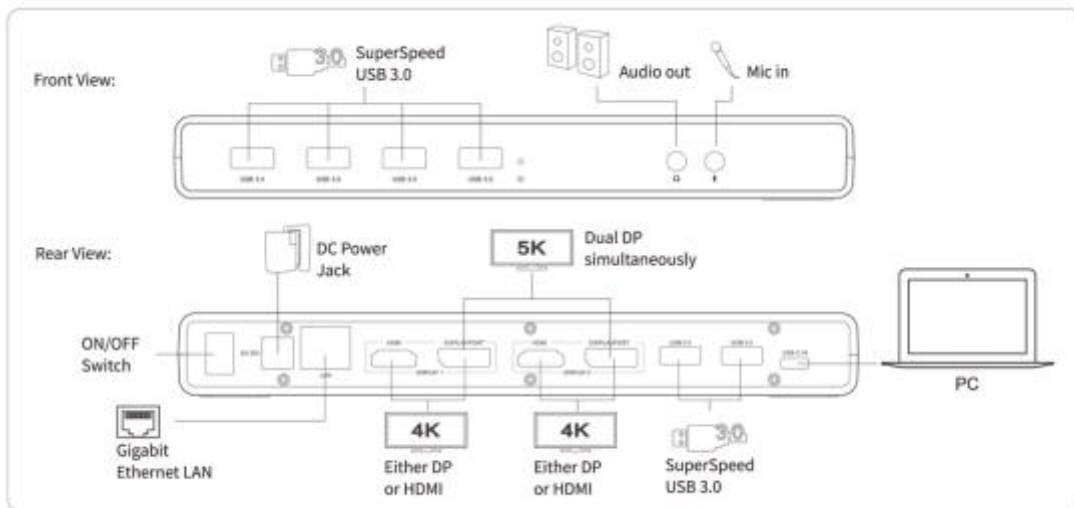

*Note: For 5K support you must connect both Display Port connectors to one 5K display monitor. For further information please consult your displays user manual.*

### Product Features and Information

---

- Compatible with both Type-C and Type A laptops
- Supports resolutions up to 5K when using dual DP simultaneously
- Dual 4K HDMI/Dual DisplayPort /4K HDMI + 4K DisplayPort Output
- Extended and Mirror desktop modes support
- 5.1 Channel Surround Sound
- External audio input and output jacks
- SuperSpeed USB 3.0
- Built in RJ-45 Gigabit Ethernet Port

## Specifications

---

- **Product weight** 0.55 lbs.
- **Package weight** 1.60 lbs.
- **Product Dimensions** 8.8 x 3.3 x 1.1 inches
- **Package Dimensions** 12.4 x 6.1 x 2.4 inches
- **Connectors**
  - Standard Display Port x 2
  - HDMI x 2
  - RJ-45 Gigabyte Ethernet Port
  - USB 3.0 Ports x 6
  - DC Power Jack
  - 3.5mm Lineout/Mic input
- **Chipset** DisplayLink DL-6950
- **Number of Displays Supported** 2
- **Max resolution** 5K (5120 x 2880@60Hz) Note: 5K only via dual Display Ports only
- **HDCP** Yes, Protected video playback HDCP 2.0

## Package Contents

---

- DS6950 5K Ultra Docking station
- Power Adapter
- USB 3.1 Type C to USB 3.0 Type A 3.0 Cable
- USB 3.1 Type C to Type C Cable
- Quick Installation Guide
- Installation CD